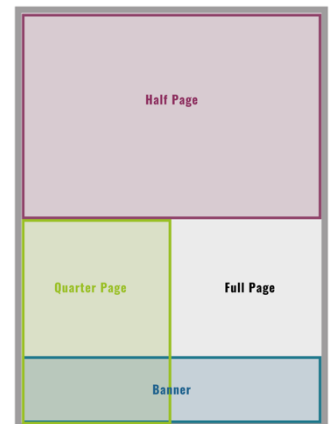

Deadlines

	Space Booked	Ad Content Deadline
Overture 1	September to November	July 21, 2023
Overture 2	December to February	October 6, 2023
Overture 3	March to April	January 12, 2024
Overture 4	May to June	March 1, 2024