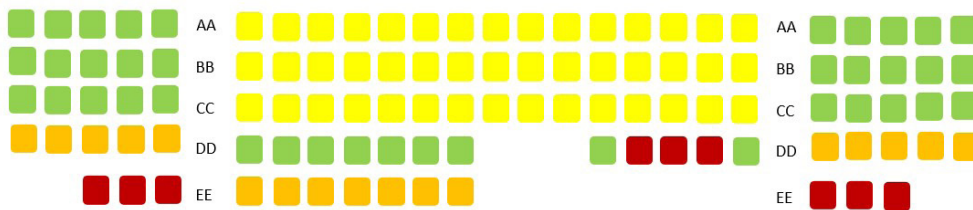

CLASSICS AT DARKE HALL *NEW!*
TWO CONCERTS | ASSIGNED BY SEAT

LEVEL		SEASON TICKET	SUBSCRIBER TICKET	REGULAR PRICE
A		$90	$45	$60
B		$70	$35	$50
C		$60	$30	$40
D		$50	$25	$30

Balcony Left

Balcony Centre

Balcony Right