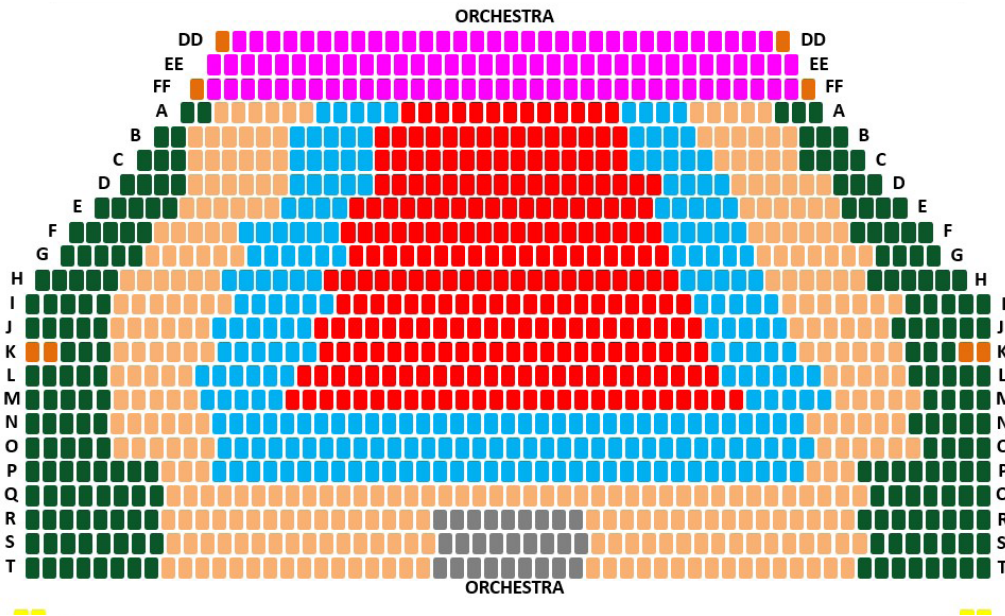

HOME(S) OF THE RSO: CONEXUS ARTS CENTRE 2023-2024 CONCERT SEASON

STAGE

STAGE

POPS FOUR CONCERTS CONEXUS ARTS CENTRE ASSIGNED BY SEAT				
CLASSICS FOUR CONCERTS CONEXUS ARTS CENTRE ASSIGNED BY SEAT				
LEVEL		SEASON TICKET	SUBSCRIBER TICKET	REGULAR PRICE
A		\$380	\$95	\$110
B		\$340	\$85	\$100
C		\$272	\$68	\$85
D		\$208	\$52	\$68
E <i>New!</i>		\$160	\$40	\$45
F		\$120	\$30	\$30