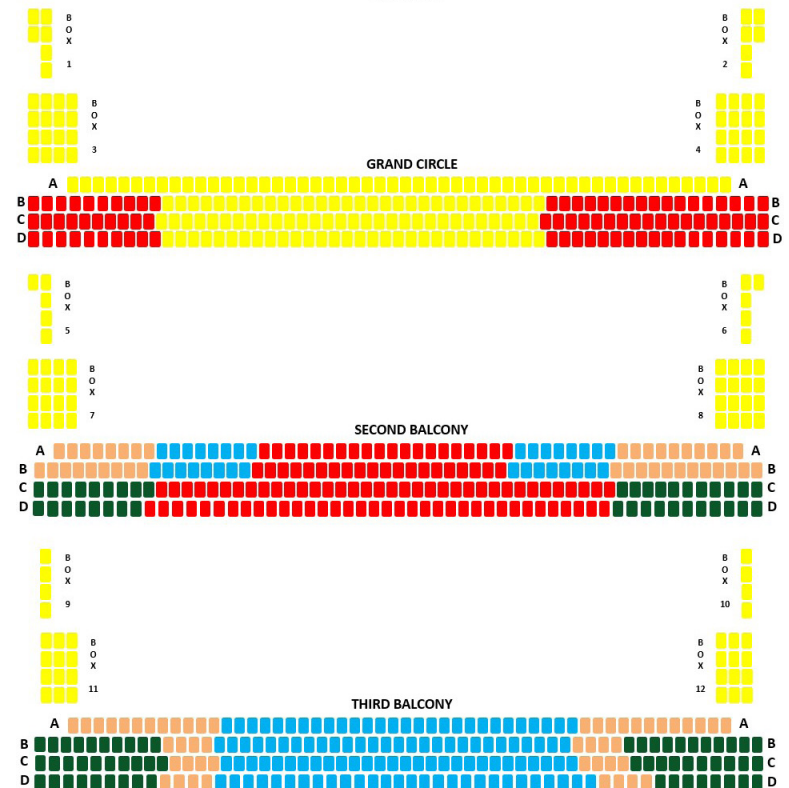

HOME(S) OF THE RSO: CONEXUS ARTS CENTRE 2023-2024 CONCERT SEASON

STAGE

STAGE

POPS FOUR CONCERTS CONEXUS ARTS CENTRE ASSIGNED BY SEAT				
CLASSICS FOUR CONCERTS CONEXUS ARTS CENTRE ASSIGNED BY SEAT				
LEVEL		SEASON TICKET	SUBSCRIBER TICKET	REGULAR PRICE
A		\$380	\$95	\$110
B		\$340	\$85	\$100
C		\$272	\$68	\$85
D		\$208	\$52	\$68
E <i>New!</i>		\$160	\$40	\$45
F		\$120	\$30	\$30